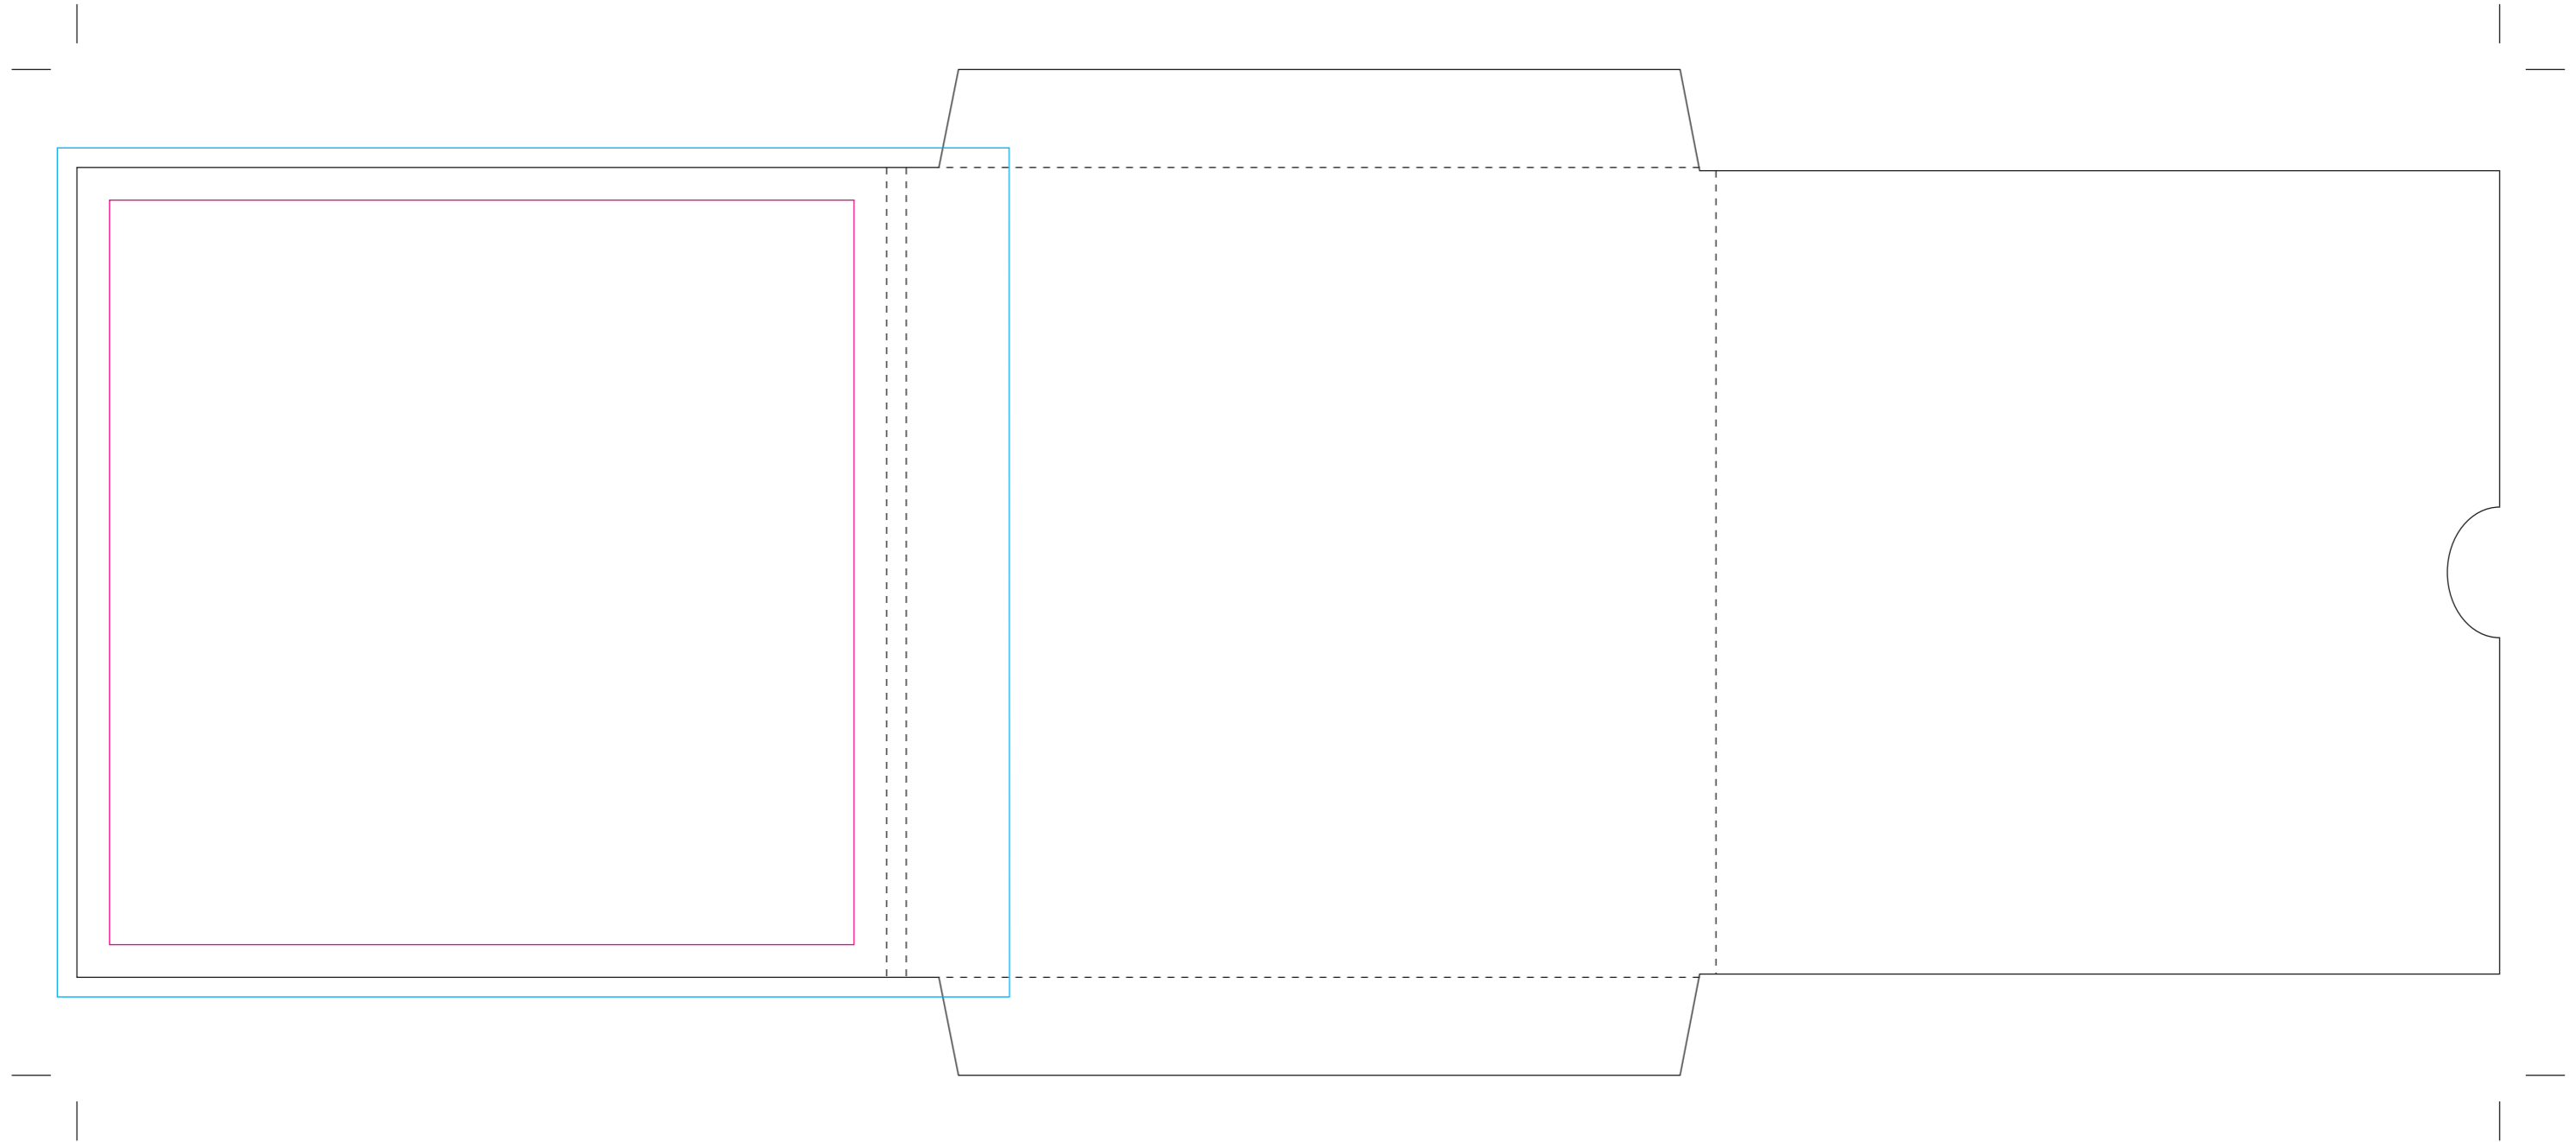

CD Sleeve Type B - Encased (Face Side)

— Finished Size - - - - - Crease/Fold
— Bleed Area Overall Dimension: 371mm x 154mm
— Text Limit/Quiet Border (text and photos not running to bleed should be within this area)

CD Sleeve Type B - Encased (Reverse Side)

- Finished Size
- Crease/Fold
- Bleed Area
- Overall Dimension: 371mm x 154mm
- Text Limit/Quiet Border (text and photos not running to bleed should be within this area)